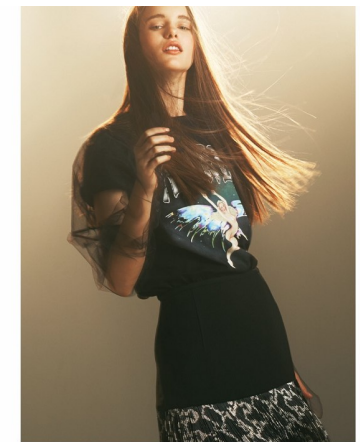

Taya Shpak

Height 174cm Bust 80cm Waist 58cm Hips 88cm Shoe 245mm Hair Dark
Blonde Eyes Blue

a.sset